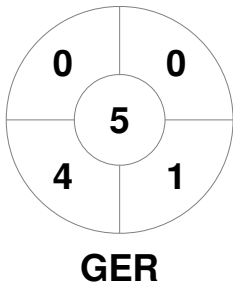

EuroHockey Indoor Championship Women 2024

8 - 11 Feb 2024

Berlin (GER)

Match Statistics

Match #	Date	Time	Pool / Class	Pitch
8	08 Feb 2024	19:45	Pool A	Pitch 1

Germany			
GK Subs			

Full Time	7 - 2
Third Period	4 - 1
Half-time	2 - 1
First Period	1 - 1

Türkiye			
GK Subs			

Penalty Corners

Circle Entries

Shots

Shots on Target

Possession %