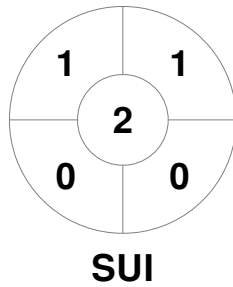

EuroHockey Indoor Championship Women 2024

8 - 11 Feb 2024

Berlin (GER)

Match Statistics

Match #	Date	Time	Pool / Class	Pitch
6	08 Feb 2024	17:15	Pool B	Pitch 1

Austria
GK Subs <table border="1" style="display: inline-table; border-collapse: collapse;"><tr><td style="width: 20px; height: 20px;"></td><td style="width: 20px; height: 20px;"></td></tr></table>

Full Time	3 - 2
Third Period	2 - 1
Half-time	1 - 0
First Period	1 - 0

Switzerland
GK Subs <table border="1" style="display: inline-table; border-collapse: collapse;"><tr><td style="width: 20px; height: 20px; text-align: center;">35</td><td style="width: 20px; height: 20px;"></td></tr></table>

Penalty Corners