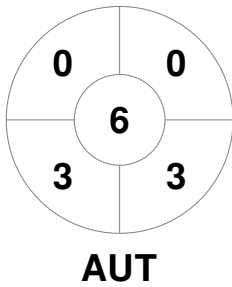

EuroHockey Indoor Championship Women 2024

8 - 11 Feb 2024

Berlin (GER)

Match Statistics

Match #	Date	Time	Pool / Class	Pitch
6	08 Feb 2024	17:15	Pool B	Pitch 1

Austria
GK Subs <table border="1" style="display: inline-table; border-collapse: collapse;"><tr><td style="width: 20px; height: 20px;"></td><td style="width: 20px; height: 20px;"></td></tr></table>

Full Time	3 - 2
Third Period	2 - 1
Half-time	1 - 0
First Period	1 - 0

Switzerland
GK Subs <table border="1" style="display: inline-table; border-collapse: collapse;"><tr><td style="width: 20px; height: 20px; text-align: center;">35</td><td style="width: 20px; height: 20px;"></td></tr></table>

Penalty Corners