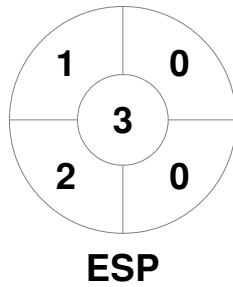

EuroHockey Indoor Championship Women 2024

8 - 11 Feb 2024

Berlin (GER)

Match Statistics

Match #	Date	Time	Pool / Class	Pitch
4	08 Feb 2024	13:45	Pool A	Pitch 1

Germany
GK Subs <table border="1" style="display: inline-table; width: 40px; height: 15px; vertical-align: middle;"></table>

Full Time	4 - 2
Third Period	3 - 0
Half-time	2 - 0
First Period	0 - 0

Spain
GK Subs <table border="1" style="display: inline-table; width: 40px; height: 15px; vertical-align: middle;"></table>

Penalty Corners

Circle Entries

Shots

Shots on Target

Possession %