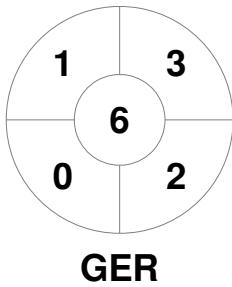

EuroHockey Indoor Championship Women 2024

8 - 11 Feb 2024

Berlin (GER)

Match Statistics

Match #	Date	Time	Pool / Class	Pitch
4	08 Feb 2024	13:45	Pool A	Pitch 1

Germany
GK Subs <table style="display: inline-table; border: none;"><tr><td style="width: 20px; height: 15px; border: 1px solid black;"></td><td style="width: 20px; height: 15px; border: 1px solid black;"></td><td style="width: 20px; height: 15px; border: 1px solid black;"></td></tr></table>

Full Time	4 - 2
Third Period	3 - 0
Half-time	2 - 0
First Period	0 - 0

Spain
GK Subs <table style="display: inline-table; border: none;"><tr><td style="width: 20px; height: 15px; border: 1px solid black;"></td><td style="width: 20px; height: 15px; border: 1px solid black;"></td><td style="width: 20px; height: 15px; border: 1px solid black;"></td></tr></table>

Penalty Corners