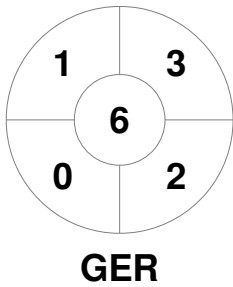

EuroHockey Indoor Championship Women 2024

8 - 11 Feb 2024

Berlin (GER)

Match Statistics

Match #	Date	Time	Pool / Class	Pitch
4	08 Feb 2024	13:45	Pool A	Pitch 1

Germany
GK Subs <table border="1" style="display: inline-table; width: 40px; height: 15px; vertical-align: middle;"></table>

Full Time	4 - 2
Third Period	3 - 0
Half-time	2 - 0
First Period	0 - 0

Spain
GK Subs <table border="1" style="display: inline-table; width: 40px; height: 15px; vertical-align: middle;"></table>

Penalty Corners

Circle Entries

Shots

Shots on Target

Possession %