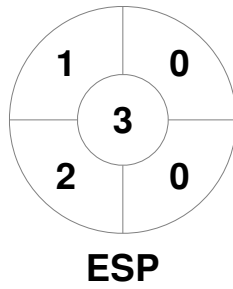

EuroHockey Indoor Championship Women 2024

8 - 11 Feb 2024

Berlin (GER)

Match Statistics

Match #	Date	Time	Pool / Class	Pitch
4	08 Feb 2024	13:45	Pool A	Pitch 1

Germany
GK Subs <table style="display: inline-table; border: none;"><tr><td style="width: 20px; height: 15px; border: 1px solid black;"></td><td style="width: 20px; height: 15px; border: 1px solid black;"></td><td style="width: 20px; height: 15px; border: 1px solid black;"></td></tr></table>

Full Time	4 - 2
Third Period	3 - 0
Half-time	2 - 0
First Period	0 - 0

Spain
GK Subs <table style="display: inline-table; border: none;"><tr><td style="width: 20px; height: 15px; border: 1px solid black;"></td><td style="width: 20px; height: 15px; border: 1px solid black;"></td><td style="width: 20px; height: 15px; border: 1px solid black;"></td></tr></table>

Penalty Corners