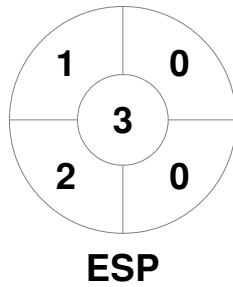

EuroHockey Indoor Championship Women 2024

8 - 11 Feb 2024

Berlin (GER)

Match Statistics

Match #	Date	Time	Pool / Class	Pitch
4	08 Feb 2024	13:45	Pool A	Pitch 1

Germany			
GK Subs <table style="display: inline-table; border: none;"><tr><td style="width: 20px; height: 15px; border: 1px solid black;"></td><td style="width: 20px; height: 15px; border: 1px solid black;"></td><td style="width: 20px; height: 15px; border: 1px solid black;"></td></tr></table>			

Full Time	4 - 2
Third Period	3 - 0
Half-time	2 - 0
First Period	0 - 0

Spain			
GK Subs <table style="display: inline-table; border: none;"><tr><td style="width: 20px; height: 15px; border: 1px solid black;"></td><td style="width: 20px; height: 15px; border: 1px solid black;"></td><td style="width: 20px; height: 15px; border: 1px solid black;"></td></tr></table>			