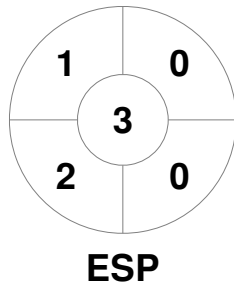

EuroHockey Indoor Championship Women 2024

8 - 11 Feb 2024

Berlin (GER)

Match Statistics

Match #	Date	Time	Pool / Class	Pitch
4	08 Feb 2024	13:45	Pool A	Pitch 1

Germany
GK Subs <input style="width: 20px;" type="text"/> <input style="width: 20px;" type="text"/>

Full Time	4 - 2
Third Period	3 - 0
Half-time	2 - 0
First Period	0 - 0

Spain
GK Subs <input style="width: 20px;" type="text"/> <input style="width: 20px;" type="text"/>

Penalty Corners

Circle Entries

Shots