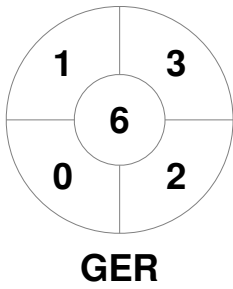

EuroHockey Indoor Championship Women 2024

8 - 11 Feb 2024

Berlin (GER)

Match Statistics

Match #	Date	Time	Pool / Class	Pitch
4	08 Feb 2024	13:45	Pool A	Pitch 1

Germany
GK Subs <table style="display: inline-table; border: none;"><tr><td style="width: 20px; height: 15px; border: 1px solid black;"></td><td style="width: 20px; height: 15px; border: 1px solid black;"></td><td style="width: 20px; height: 15px; border: 1px solid black;"></td></tr></table>

Full Time	4 - 2
Third Period	3 - 0
Half-time	2 - 0
First Period	0 - 0

Spain
GK Subs <table style="display: inline-table; border: none;"><tr><td style="width: 20px; height: 15px; border: 1px solid black;"></td><td style="width: 20px; height: 15px; border: 1px solid black;"></td><td style="width: 20px; height: 15px; border: 1px solid black;"></td></tr></table>

Penalty Corners