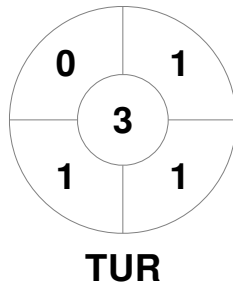

EuroHockey Indoor Championship Women 2024

8 - 11 Feb 2024

Berlin (GER)

Match Statistics

Match #	Date	Time	Pool / Class	Pitch
3	08 Feb 2024	12:30	Pool A	Pitch 1

Belgium
GK Subs <table border="1" style="display: inline-table; width: 40px; height: 15px; vertical-align: middle;"></table>

Full Time	4 - 2
Third Period	3 - 2
Half-time	2 - 1
First Period	0 - 0

Türkiye
GK Subs <table border="1" style="display: inline-table; width: 40px; height: 15px; vertical-align: middle;"></table>

Penalty Corners

Circle Entries

Shots

Shots on Target

Possession %