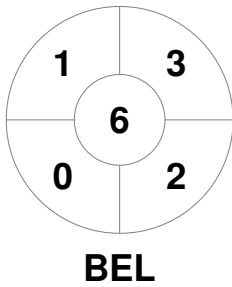

EuroHockey Indoor Championship Women 2024

8 - 11 Feb 2024

Berlin (GER)

Match Statistics

Match #	Date	Time	Pool / Class	Pitch
3	08 Feb 2024	12:30	Pool A	Pitch 1

Belgium
GK Subs <table border="1" style="display: inline-table; width: 40px; height: 15px; vertical-align: middle;"></table>

Full Time	4 - 2
Third Period	3 - 2
Half-time	2 - 1
First Period	0 - 0

Türkiye
GK Subs <table border="1" style="display: inline-table; width: 40px; height: 15px; vertical-align: middle;"></table>

Penalty Corners

Circle Entries

Shots

Shots on Target

Possession %