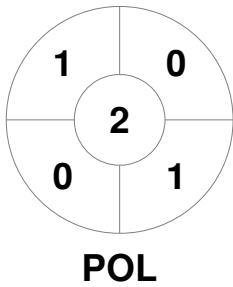

EuroHockey Indoor Championship Women 2024

8 - 11 Feb 2024

Berlin (GER)

Match Statistics

Match #	Date	Time	Pool / Class	Pitch
1	08 Feb 2024	10:00	Pool B	Pitch 1

Poland
GK Subs <table style="display: inline-table; border: none;"><tr><td style="width: 20px; height: 15px; border: 1px solid black;"></td><td style="width: 20px; height: 15px; border: 1px solid black;"></td><td style="width: 20px; height: 15px; border: 1px solid black;"></td></tr></table>

Full Time	4 - 1
Third Period	4 - 0
Half-time	3 - 0
First Period	2 - 0

Switzerland
GK Subs <table style="display: inline-table; border: none;"><tr><td style="width: 20px; height: 15px; border: 1px solid black;"></td><td style="width: 20px; height: 15px; border: 1px solid black;"></td><td style="width: 20px; height: 15px; border: 1px solid black;"></td></tr></table>

Penalty Corners