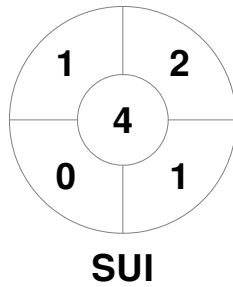

EuroHockey Indoor Championship Women 2024

8 - 11 Feb 2024

Berlin (GER)

Match Statistics

Match #	Date	Time	Pool / Class	Pitch
1	08 Feb 2024	10:00	Pool B	Pitch 1

Poland
GK Subs <table style="display: inline-table; border: none;"><tr><td style="width: 20px; height: 15px; border: 1px solid black;"></td><td style="width: 20px; height: 15px; border: 1px solid black;"></td><td style="width: 20px; height: 15px; border: 1px solid black;"></td></tr></table>

Full Time	4 - 1
Third Period	4 - 0
Half-time	3 - 0
First Period	2 - 0

Switzerland
GK Subs <table style="display: inline-table; border: none;"><tr><td style="width: 20px; height: 15px; border: 1px solid black;"></td><td style="width: 20px; height: 15px; border: 1px solid black;"></td><td style="width: 20px; height: 15px; border: 1px solid black;"></td></tr></table>

Penalty Corners