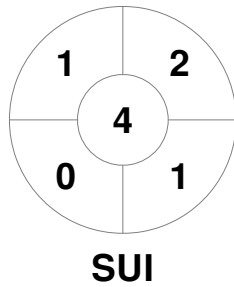

## Match Statistics

Match #	Date	Time	Pool / Class	Pitch
1	08 Feb 2024	10:00	Pool B	Pitch 1

<b>Poland</b>			
GK Subs			

Full Time	4 - 1
Third Period	4 - 0
Half-time	3 - 0
First Period	2 - 0

<b>Switzerland</b>			
GK Subs			

### Circle Entries