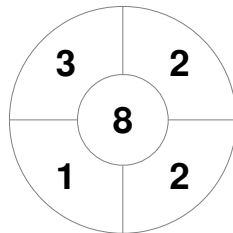

Match Statistics

Match #	Date	Time	Pool / Class	Pitch
W22	05 Oct 2023	16:00	Semifinal 1	Pitch 1

India

Full Time	0 - 4
Third Period	0 - 2
Half-time	0 - 1
First Period	0 - 0

China

Penalty Corners

IND

CHN

Circle Entries

IND

CHN

Shots

IND

CHN

Shots on Target

IND