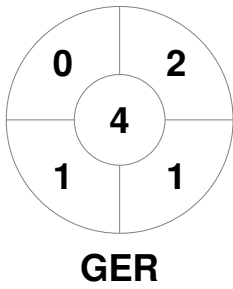

Match Statistics

| Match # | Date | Time | Pool / Class | Pitch |
|---------|-------------|-------|--------------|----------------|
| 69 | 27 Jun 2024 | 14:00 | RR | WHSА - Pitch 1 |

| | | | |
|----------------|--------------|-------|----------------------|
| Germany | Full Time | 4 - 1 | Great Britain |
| | Third Period | 2 - 0 | |
| | Half-time | 2 - 0 | |
| | First Period | 0 - 0 | |

Penalty Corners

Circle Entries

Shots

Shots on Target

Possession %