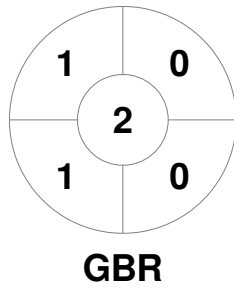

Match Statistics

| Match # | Date | Time | Pool / Class | Pitch |
|---------|-------------|-------|--------------|----------------|
| 69 | 27 Jun 2024 | 14:00 | RR | WHSА - Pitch 1 |

| | | | |
|----------------|--------------|-------|----------------------|
| Germany | Full Time | 4 - 1 | Great Britain |
| | Third Period | 2 - 0 | |
| | Half-time | 2 - 0 | |
| | First Period | 0 - 0 | |

Penalty Corners

Circle Entries

Shots

Shots on Target

Possession %