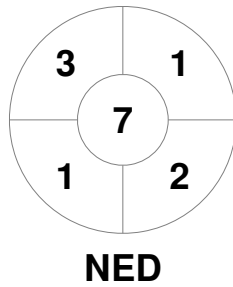

Match Statistics

Match #	Date	Time	Pool / Class	Pitch
30	18 Feb 2024	17:30	RR	Rourkela, India

<b>Australia</b>	<table border="1"> <tr> <td>Full Time</td> <td>1 - 3</td> </tr> <tr> <td>Third Period</td> <td>1 - 3</td> </tr> <tr> <td>Half-time</td> <td>1 - 3</td> </tr> <tr> <td>First Period</td> <td>0 - 3</td> </tr> </table>	Full Time	1 - 3	Third Period	1 - 3	Half-time	1 - 3	First Period	0 - 3	<b>Netherlands</b>
Full Time	1 - 3									
Third Period	1 - 3									
Half-time	1 - 3									
First Period	0 - 3									

Penalty Corners

Circle Entries

Shots

Shots on Target

Possession %