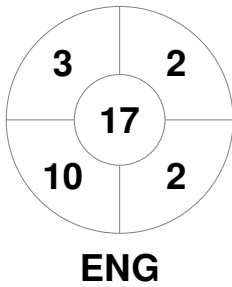

Match Statistics

Match #	Date	Time	Pool / Class	Pitch
21	03 Dec 2023	10:00	Pool D	Pitch 1

England

Full Time	1 - 4
Third Period	1 - 3
Half-time	1 - 1
First Period	0 - 0

Japan

Penalty Corners

Circle Entries

Shots