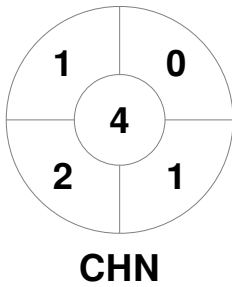

Match Statistics

Match #	Date	Time	Pool / Class	Pitch
M25	10 Jun 2023	15:30	Semi-Final 2	Pitch 1

China	Full Time	0 - 2	Korea
	Third Period	0 - 2	
	Half-time	0 - 2	
	First Period	0 - 1	

Penalty Corners

Circle Entries