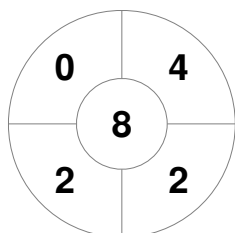

2022 Indoor Test matches NAM v RSA (M)
 28 - 30 Oct 2022
 Windhoek

Match Statistics

Match #	Date	Time	Pool / Class	Pitch
1	28 Oct 2022	12:00		Pitch 1

Namibia			<table border="1"> <tr><td>Full Time</td><td align="center">6 - 5</td></tr> <tr><td>Third Period</td><td align="center">5 - 3</td></tr> <tr><td>Half-time</td><td align="center">5 - 1</td></tr> <tr><td>First Period</td><td align="center">2 - 0</td></tr> </table>	Full Time	6 - 5	Third Period	5 - 3	Half-time	5 - 1	First Period	2 - 0	South Africa		
Full Time	6 - 5													
Third Period	5 - 3													
Half-time	5 - 1													
First Period	2 - 0													
GK Subs				GK Subs										

Penalty Corners

NAM

RSA

NAM

RSA

Shots

NAM

RSA