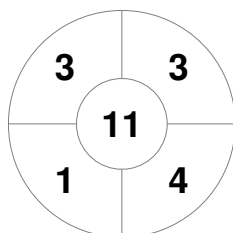

South Africa			
GK Subs	28		

Penalty Corners

NAM

RSA

NAM

RSA

Circle Entries

NAM