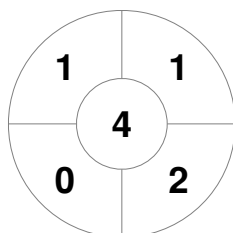

2022 Indoor Test matches NAM v RSA (W)
 28 - 30 Oct 2022
 Windhoek

Match Statistics

Match #	Date	Time	Pool / Class	Pitch
1	28 Oct 2022	10:30		Rsa - Pitch 1

Namibia			<table border="1"> <tr><td>Full Time</td><td align="center">2 - 0</td></tr> <tr><td>Third Period</td><td align="center">0 - 0</td></tr> <tr><td>Half-time</td><td align="center">0 - 0</td></tr> <tr><td>First Period</td><td align="center">0 - 0</td></tr> </table>	Full Time	2 - 0	Third Period	0 - 0	Half-time	0 - 0	First Period	0 - 0	South Africa		
Full Time	2 - 0													
Third Period	0 - 0													
Half-time	0 - 0													
First Period	0 - 0													
GK Subs				GK Subs										

Penalty Corners

NAM

RSA

NAM

RSA

Shots

NAM

RSA