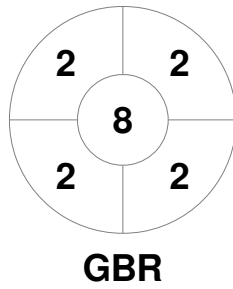

**Match Statistics**

Match #	Date	Time	Pool / Class	Pitch
4	23 Oct 2022	16:05	RR	

<b>Japan</b>	Full Time	2 - 1	<b>Great Britain</b>
	Third Period	2 - 1	
	Half-time	2 - 1	
	First Period	0 - 0	

**Penalty Corners**

**Circle Entries**

**Shots**

**Shots on Target**

**Possession %**