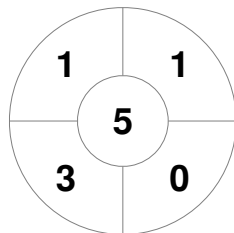

Match Statistics

Match #	Date	Time	Pool / Class	Pitch
16	03 Dec 2022	15:45	Semi-Final	Pitch 1

Korea	Full Time	1 - 1	South Africa
	Third Period	0 - 1	
	Half-time	0 - 0	
	First Period	0 - 0	
	Shootout	2 - 3	

Penalty Corners

KOR

RSA

KOR

RSA

Circle Entries

Shots

KOR