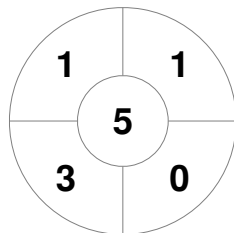

Match Statistics

Match #	Date	Time	Pool / Class	Pitch
16	03 Dec 2022	15:45	Semi-Final	Pitch 1

Korea	Full Time	1 - 1	South Africa
	Third Period	0 - 1	
	Half-time	0 - 0	
	First Period	0 - 0	
	Shootout	2 - 3	

Penalty Corners

KOR

RSA

Circle Entries

KOR

RSA

Shots

KOR