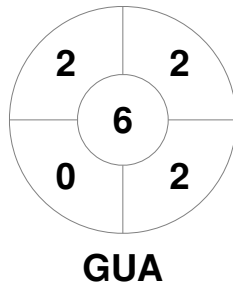

**Guatemala**

**Penalty Corners**

**Circle Entries**

**Shots**

**Shots on Target**

**Possession %**