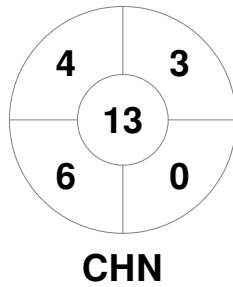

Match Statistics

Match #	Date	Time	Pool / Class	Pitch
24	26 Feb 2023	15:10	RR	Wellington, New Zealand

New Zealand

Full Time	2 - 5
Third Period	2 - 3
Half-time	1 - 3
First Period	0 - 1

China

Penalty Corners

Circle Entries

Shots

Shots on Target

Possession %