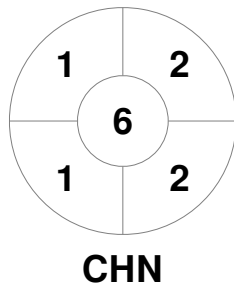

Match Statistics

Match #	Date	Time	Pool / Class	Pitch
20	19 Feb 2023	15:10	RR	NHCW - Pitch 1

New Zealand	Full Time	1 - 1	China
	Third Period	1 - 1	
	Half-time	0 - 0	
	First Period	0 - 0	
	Shootout	1 - 2	

Penalty Corners