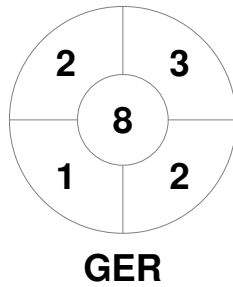

**Match Statistics**

Match #	Date	Time	Pool / Class	Pitch
35	12 Jul 2022	17:00	QF	WHSA - Pitch 1

<b>New Zealand</b>	Full Time	0 - 1	<b>Germany</b>
	Third Period	0 - 1	
	Half-time	0 - 1	
	First Period	0 - 0	

**Penalty Corners**

**Circle Entries**

**Shots**

**Shots on Target**

**Possession %**