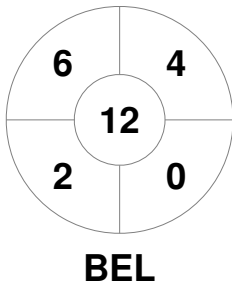

Match Statistics

Match #	Date	Time	Pool / Class	Pitch
26	09 Jul 2022	19:30	Crossover	WHSA - Pitch 1

Belgium

Full Time	5 - 0
Third Period	5 - 0
Half-time	4 - 0
First Period	3 - 0

Chile

Penalty Corners

Circle Entries

Shots

Shots on Target

Possession %