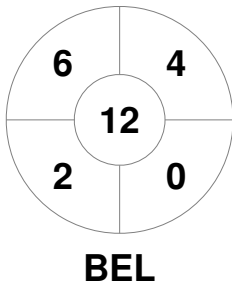

Match Statistics

Match #	Date	Time	Pool / Class	Pitch
26	09 Jul 2022	19:30	Crossover	WHSa - Pitch 1

Belgium

Full Time	5 - 0
Third Period	5 - 0
Half-time	4 - 0
First Period	3 - 0

Chile

Penalty Corners

Circle Entries

Shots

Shots on Target

Possession %