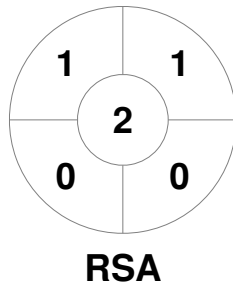

**Match Statistics**

Match #	Date	Time	Pool / Class	Pitch
25	09 Jul 2022	17:00	Crossover	WHSA - Pitch 1

**Germany**

Full Time	1 - 0
Third Period	1 - 0
Half-time	0 - 0
First Period	0 - 0

**South Africa**

**Penalty Corners**

**Circle Entries**

**Shots**

**Shots on Target**

**Possession %**