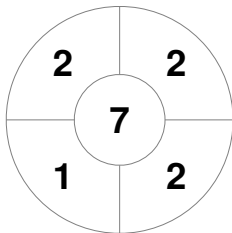

Match Statistics

Match #	Date	Time	Pool / Class	Pitch
19	06 Jul 2022	19:30	Pool A	WHSA - Pitch 1

Netherlands

Full Time	3 - 1
Third Period	2 - 1
Half-time	1 - 1
First Period	1 - 0

Chile

Penalty Corners

NED

CHI

NED

CHI

Circle Entries

NED

CHI

Shots

NED

CHI