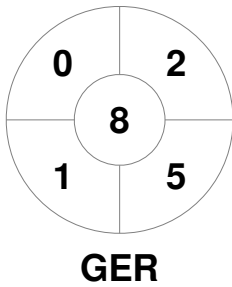

Match Statistics

Match #	Date	Time	Pool / Class	Pitch
3	02 Jul 2022	16:30	Pool A	WHSA - Pitch 1

Germany

Full Time	4 - 1
Third Period	3 - 1
Half-time	2 - 1
First Period	1 - 0

Chile

Penalty Corners

Circle Entries

Shots

Shots on Target

Possession %