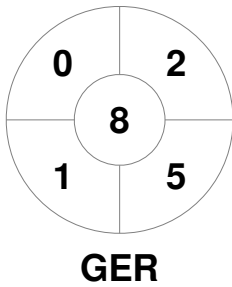

Match Statistics

| Match # | Date | Time | Pool / Class | Pitch |
|---------|-------------|-------|--------------|-----------------|
| 3 | 02 Jul 2022 | 16:30 | Pool A | WHS A - Pitch 1 |

Germany

| | |
|--------------|-------|
| Full Time | 4 - 1 |
| Third Period | 3 - 1 |
| Half-time | 2 - 1 |
| First Period | 1 - 0 |

Chile

Penalty Corners

Circle Entries

Shots

Shots on Target

Possession %