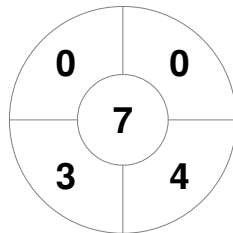

Match Statistics

Match #	Date	Time	Pool / Class	Pitch
2	02 Jul 2022	14:00	Pool B	WHS A - Pitch 1

New Zealand

Full Time	2 - 2
Third Period	1 - 2
Half-time	1 - 0
First Period	0 - 0

China

Penalty Corners

NZL

CHN

Circle Entries

NZL

CHN

Shots

NZL

CHN

Shots on Target

NZL