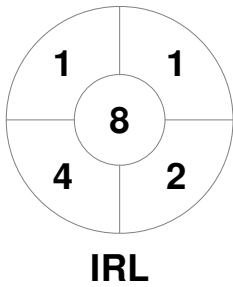

Match Statistics

Match #	Date	Time	Pool / Class	Pitch
10	02 Apr 2022	17:00	Pool B	

Ireland

Full Time	1 - 2
Third Period	1 - 2
Half-time	1 - 1
First Period	1 - 1

England

Penalty Corners

Circle Entries

Shots