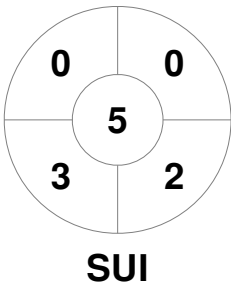

Penalty Corners