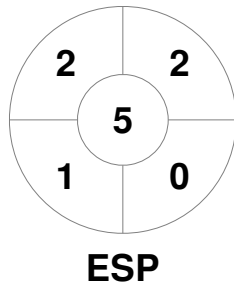

| | | | |
|--------------|--|--|--|
| Spain | | | |
| GK Subs | | | |

Penalty Corners

Circle Entries

Shots

Shots on Target

Possession %

Technical Delegate: NAZARET Magda (POL)