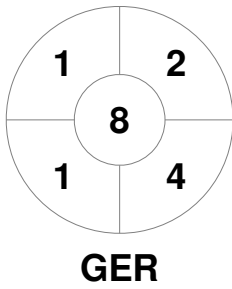

Match Statistics

Match #	Date	Time	Pool / Class	Pitch
43	22 May 2022	11:30	RR	ERS - Pitch 1

Germany

Full Time	1 - 3
Third Period	1 - 3
Half-time	1 - 2
First Period	0 - 2

Argentina

Penalty Corners

Circle Entries

Shots

Shots on Target

Possession %