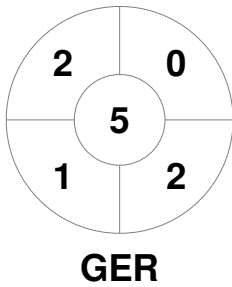

Match Statistics

Match #	Date	Time	Pool / Class	Pitch
32	05 May 2022	13:00	RR	HPM - Pitch 1

Germany

Full Time	4 - 1
Third Period	2 - 0
Half-time	2 - 0
First Period	2 - 0

England

Penalty Corners

Circle Entries

Shots

Shots on Target

Possession %