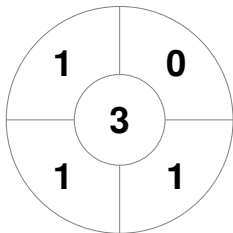

Match Statistics

Match #	Date	Time	Pool / Class	Pitch
1	01 Apr 2022	11:00	Pool B	

England

Full Time	3 - 0
Third Period	2 - 0
Half-time	1 - 0
First Period	1 - 0

South Africa

Penalty Corners

ENG

RSA

ENG

RSA

Circle Entries

ENG

RSA

ENG

RSA

Shots