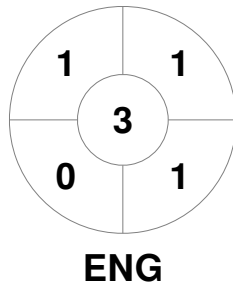

Match Statistics

Match #	Date	Time	Pool / Class	Pitch
5	04 Feb 2022	11:00	RR	EB - Pitch 1

Spain

Full Time	1 - 6
Third Period	0 - 4
Half-time	0 - 2
First Period	0 - 0

England

Penalty Corners

Circle Entries

Shots