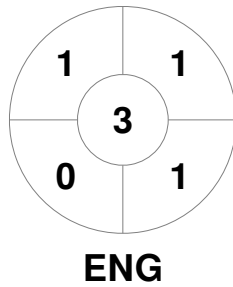

Match Statistics

Match #	Date	Time	Pool / Class	Pitch
5	04 Feb 2022	11:00	RR	EB - Pitch 1

Spain

Full Time	1 - 6
Third Period	0 - 4
Half-time	0 - 2
First Period	0 - 0

England

Penalty Corners

Circle Entries

Shots