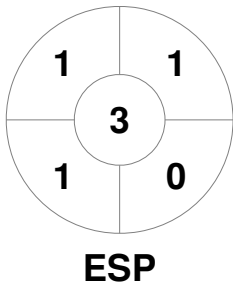

Match Statistics

Match #	Date	Time	Pool / Class	Pitch
5	04 Feb 2022	11:00	RR	EB - Pitch 1

Spain

Full Time	1 - 6
Third Period	0 - 4
Half-time	0 - 2
First Period	0 - 0

England

Penalty Corners

Circle Entries

Shots