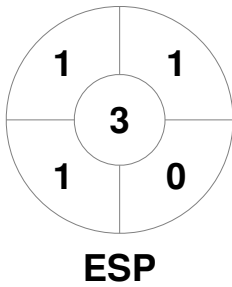

Match Statistics

Match #	Date	Time	Pool / Class	Pitch
5	04 Feb 2022	11:00	RR	EB - Pitch 1

Spain

Full Time	1 - 6
Third Period	0 - 4
Half-time	0 - 2
First Period	0 - 0

England

Penalty Corners

Circle Entries

Shots