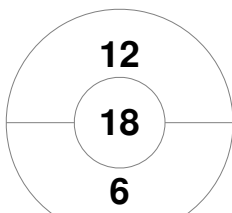

Match Statistics

Match #	Date	Time	Pool / Class	Pitch
16	04 Aug 1992	19:30	Semifinal	

Korea	Full Time	1 - 1	Spain
	Half Time	1 - 1	

Penalty Corners

KOR

ESP

KOR

ESP

Circle Entries

KOR

ESP

KOR

ESP

Shots

Shots on Target

Possession %