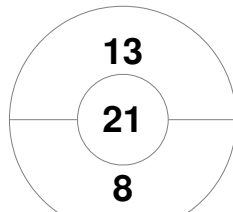

Match Statistics

Match #	Date	Time	Pool / Class	Pitch
16	04 Aug 1992	19:30	Semifinal	

Korea	Full Time	1 - 1	Spain
	Half Time	1 - 1	

Penalty Corners

KOR

ESP

KOR

ESP

Circle Entries

KOR

ESP

KOR

ESP

Shots

Shots on Target

Possession %