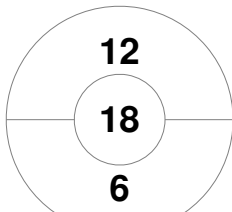

Match Statistics

Match #	Date	Time	Pool / Class	Pitch
16	04 Aug 1992	19:30	Semifinal	

Korea	Full Time	1 - 1	Spain
	Half Time	1 - 1	

Penalty Corners

KOR

ESP

KOR

ESP

Circle Entries

KOR

ESP

KOR

ESP

Shots

Shots on Target

Possession %