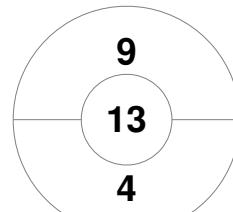

Match Statistics

Match #	Date	Time	Pool / Class	Pitch
16	04 Aug 1992	19:30	Semifinal	

Korea	Full Time	1 - 1	Spain
	Half Time	1 - 1	

Penalty Corners

KOR

ESP

KOR

ESP

Circle Entries

KOR

ESP

KOR

ESP

Shots

Shots on Target

Possession %