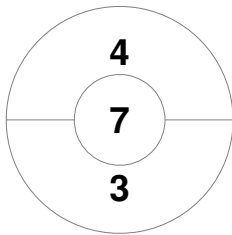

Match Statistics

Match #	Date	Time	Pool / Class	Pitch
16	04 Aug 1992	19:30	Semifinal	

Korea	Full Time	1 - 1	Spain
	Half Time	1 - 1	

Penalty Corners

KOR

ESP

KOR

ESP

Circle Entries

KOR

ESP

KOR

ESP

Shots

Shots on Target

Possession %