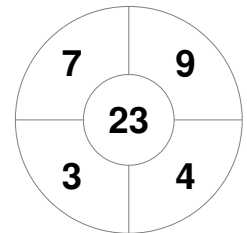

Match Statistics

Match #	Date	Time	Pool / Class	Pitch
23	15 Feb 2019	17:00	RR	NPW - Pitch 1

New Zealand

Full Time	1 - 3
Third Period	1 - 3
Half-time	1 - 2
First Period	1 - 0

Germany

Penalty Corners

NZL

GER

Circle Entries

NZL

GER

Shots

NZL

GER

Shots on Target

NZL