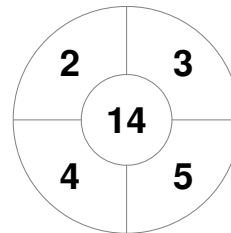

Match Statistics

Match #	Date	Time	Pool / Class	Pitch
23	15 Feb 2019	17:00	RR	NPW - Pitch 1

New Zealand

Full Time	1 - 3
Third Period	1 - 3
Half-time	1 - 2
First Period	1 - 0

Germany

Penalty Corners

NZL

GER

Circle Entries

NZL

GER

Shots

NZL

GER

Shots on Target

NZL