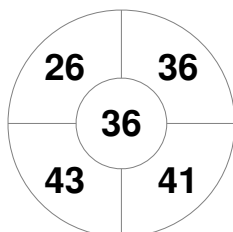

Possession %

NZL