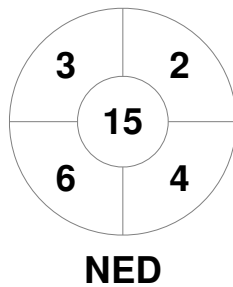

Match Statistics

Match #	Date	Time	Pool / Class	Pitch
16	23 Aug 2019	18:00	Semi Final 2	Pitch 1

England

Full Time	0 - 8
Third Period	0 - 5
Half-time	0 - 3
First Period	0 - 1

Netherlands

Penalty Corners

Circle Entries

Shots

Shots on Target

Possession %