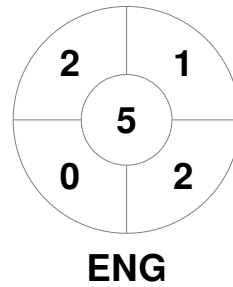

Match Statistics

Match #	Date	Time	Pool / Class	Pitch
16	23 Aug 2019	18:00	Semi Final 2	Pitch 1

England

Full Time	0 - 8
Third Period	0 - 5
Half-time	0 - 3
First Period	0 - 1

Netherlands

Penalty Corners

Circle Entries

Shots

Shots on Target

Possession %