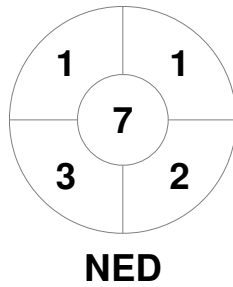

Match Statistics

Match #	Date	Time	Pool / Class	Pitch
16	23 Aug 2019	18:00	Semi Final 2	Pitch 1

England

Full Time	0 - 8
Third Period	0 - 5
Half-time	0 - 3
First Period	0 - 1

Netherlands

Penalty Corners

Circle Entries

Shots

Shots on Target

Possession %