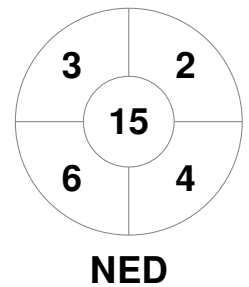

Shots on Target