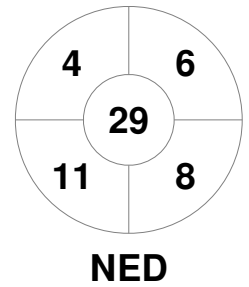

Match Statistics

Match #	Date	Time	Pool / Class	Pitch
16	23 Aug 2019	18:00	Semi Final 2	Pitch 1

England

Full Time	0 - 8
Third Period	0 - 5
Half-time	0 - 3
First Period	0 - 1

Netherlands

Penalty Corners

Circle Entries