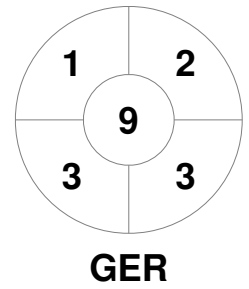

Match Statistics

Match #	Date	Time	Pool / Class	Pitch
15	23 Aug 2019	20:30	Semi Final 1	Pitch 1

Spain

Full Time	2 - 3
Third Period	1 - 2
Half-time	1 - 1
First Period	1 - 0

Germany

Penalty Corners

Circle Entries

Shots

Shots on Target

Possession %