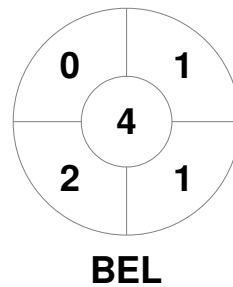

Match Statistics

Match #	Date	Time	Pool / Class	Pitch
15	22 Aug 2019	20:30	Semi Final 1	Pitch 1

Belgium

Full Time	4 - 2
Third Period	1 - 2
Half-time	0 - 2
First Period	0 - 0

Germany

Penalty Corners

Circle Entries

Shots

Shots on Target

Possession %