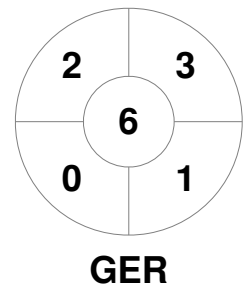

Match Statistics

Match #	Date	Time	Pool / Class	Pitch
15	22 Aug 2019	20:30	Semi Final 1	Pitch 1

Belgium

Full Time	4 - 2
Third Period	1 - 2
Half-time	0 - 2
First Period	0 - 0

Germany

Penalty Corners

Circle Entries

Shots

Shots on Target

Possession %