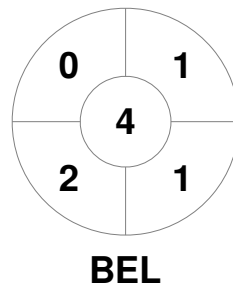

Match Statistics

Match #	Date	Time	Pool / Class	Pitch
15	22 Aug 2019	20:30	Semi Final 1	Pitch 1

Belgium

Full Time	4 - 2
Third Period	1 - 2
Half-time	0 - 2
First Period	0 - 0

Germany

Penalty Corners

Circle Entries

Shots

Shots on Target

Possession %