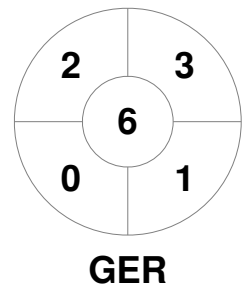

Match Statistics

Match #	Date	Time	Pool / Class	Pitch
15	22 Aug 2019	20:30	Semi Final 1	Pitch 1

Belgium

Full Time	4 - 2
Third Period	1 - 2
Half-time	0 - 2
First Period	0 - 0

Germany

Penalty Corners

Circle Entries

Shots

Shots on Target

Possession %