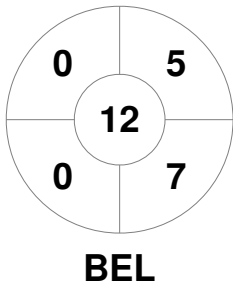

Match Statistics

Match #	Date	Time	Pool / Class	Pitch
12	20 Aug 2019	20:30	Pool A	Pitch 1

Belgium

Full Time	6 - 0
Third Period	6 - 0
Half-time	4 - 0
First Period	2 - 0

Wales

Penalty Corners

Circle Entries

Shots