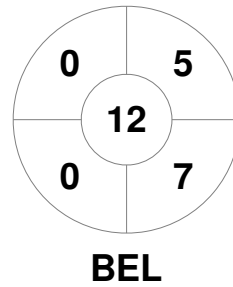

Shots on Target