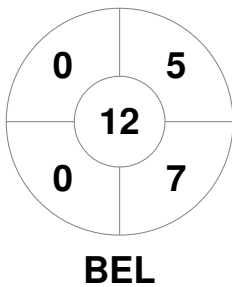

Match Statistics

Match #	Date	Time	Pool / Class	Pitch
12	20 Aug 2019	20:30	Pool A	Pitch 1

Belgium

Full Time	6 - 0
Third Period	6 - 0
Half-time	4 - 0
First Period	2 - 0

Wales

Penalty Corners

Circle Entries

Shots