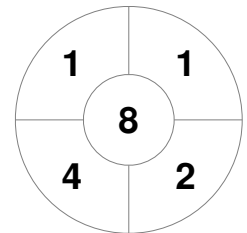

Fintro Hockey World League Semi-Final (Women)
21 Jun - 2 Jul 2017
Brussels (BEL)

Match Statistics

Match #	Date	Time	Pool / Class	Pitch
32	02 Jul 2017	15:45	3rd/4th Place	

New Zealand

Full Time	1 - 0
Third Period	0 - 0
Half-time	0 - 0
First Period	0 - 0

Korea

Penalty Corners

NZL

KOR

Circle Entries

NZL

KOR

Shots