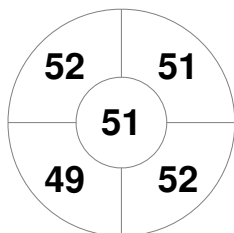

Possession %

ESP