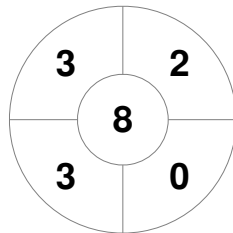

Fintro Hockey World League Semi-Final (Women)
21 Jun - 2 Jul 2017
Brussels (BEL)

Match Statistics

Match #	Date	Time	Pool / Class	Pitch
29	01 Jul 2017	15:45	Semi Final	

Korea

Full Time	0 - 3
Third Period	0 - 3
Half-time	0 - 3
First Period	0 - 1

China

Penalty Corners

KOR

CHN

Circle Entries

KOR

CHN

Shots

KOR

CHN

Shots on Target

KOR

CHN

Possession %

KOR

CHN