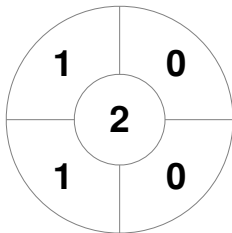

Fintro Hockey World League Semi-Final (Women)  
21 Jun - 2 Jul 2017  
Brussels (BEL)

Match Statistics

Match #	Date	Time	Pool / Class	Pitch
29	01 Jul 2017	15:45	Semi Final	

Korea

Full Time	0 - 3
Third Period	0 - 3
Half-time	0 - 3
First Period	0 - 1

China

Penalty Corners

KOR

CHN

Circle Entries

KOR

CHN

Shots