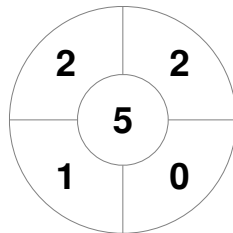

Fintro Hockey World League Semi-Final (Women)
21 Jun - 2 Jul 2017
Brussels (BEL)

Match Statistics

Match #	Date	Time	Pool / Class	Pitch
29	01 Jul 2017	15:45	Semi Final	

Korea

Full Time	0 - 3
Third Period	0 - 3
Half-time	0 - 3
First Period	0 - 1

China

Penalty Corners

KOR

CHN

Circle Entries

KOR

CHN

Shots

KOR

CHN

Shots on Target

KOR

CHN

Possession %

KOR

CHN