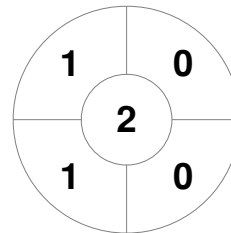

Shots on Target

KOR