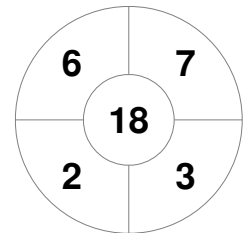

Fintro Hockey World League Semi-Final (Women)  
21 Jun - 2 Jul 2017  
Brussels (BEL)

Match Statistics

Match #	Date	Time	Pool / Class	Pitch
29	01 Jul 2017	15:45	Semi Final	

Korea

Full Time	0 - 3
Third Period	0 - 3
Half-time	0 - 3
First Period	0 - 1

China

Penalty Corners

KOR

CHN

Circle Entries

KOR

CHN

Shots