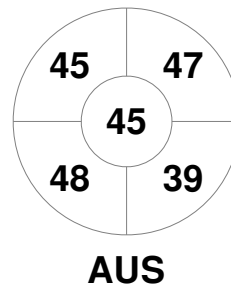

Fintro Hockey World League Semi-Final (Women)  
21 Jun - 2 Jul 2017  
Brussels (BEL)

Match Statistics

Match #	Date	Time	Pool / Class	Pitch
27	01 Jul 2017	13:30	5 / 8 Place	

Belgium

Full Time	1 - 5
Third Period	1 - 4
Half-time	0 - 3
First Period	0 - 1

Australia

Penalty Corners

Circle Entries

Shots

Shots on Target

Possession %

Technical Delegate: PETITJEAN Sylvie (FRA)