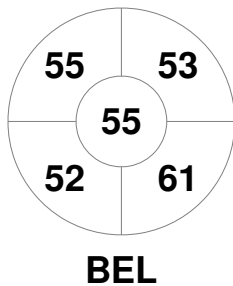

Fintro Hockey World League Semi-Final (Women)  
21 Jun - 2 Jul 2017  
Brussels (BEL)

Match Statistics

Match #	Date	Time	Pool / Class	Pitch
27	01 Jul 2017	13:30	5 / 8 Place	

Belgium

Full Time	1 - 5
Third Period	1 - 4
Half-time	0 - 3
First Period	0 - 1

Australia

Penalty Corners

Circle Entries

Shots

Shots on Target

Possession %

Technical Delegate: PETITJEAN Sylvie (FRA)