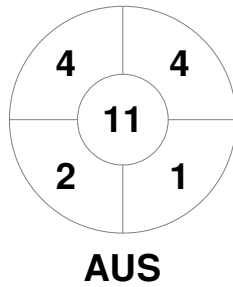

Fintro Hockey World League Semi-Final (Women)  
21 Jun - 2 Jul 2017  
Brussels (BEL)

Match Statistics

Match #	Date	Time	Pool / Class	Pitch
27	01 Jul 2017	13:30	5 / 8 Place	

Belgium

Full Time	1 - 5
Third Period	1 - 4
Half-time	0 - 3
First Period	0 - 1

Australia

Penalty Corners

Circle Entries

Shots

Shots on Target

Possession %

Technical Delegate: PETITJEAN Sylvie (FRA)