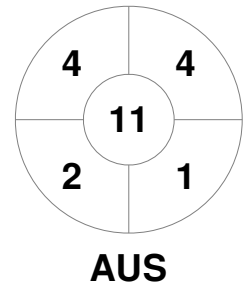

Fintro Hockey World League Semi-Final (Women)  
21 Jun - 2 Jul 2017  
Brussels (BEL)

Match Statistics

Match #	Date	Time	Pool / Class	Pitch
27	01 Jul 2017	13:30	5 / 8 Place	

Belgium

Full Time	1 - 5
Third Period	1 - 4
Half-time	0 - 3
First Period	0 - 1

Australia

Penalty Corners

Circle Entries

Shots

Shots on Target

Possession %

Technical Delegate: PETITJEAN Sylvie (FRA)