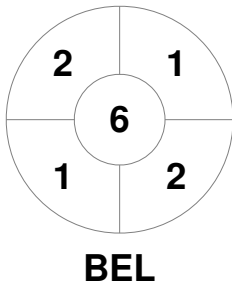

Fintro Hockey World League Semi-Final (Women)  
21 Jun - 2 Jul 2017  
Brussels (BEL)

Match Statistics

Match #	Date	Time	Pool / Class	Pitch
27	01 Jul 2017	13:30	5 / 8 Place	

Belgium

Full Time	1 - 5
Third Period	1 - 4
Half-time	0 - 3
First Period	0 - 1

Australia

Penalty Corners

Circle Entries

Shots

Shots on Target

Possession %

Technical Delegate: PETITJEAN Sylvie (FRA)