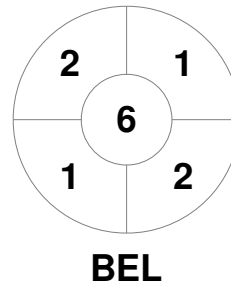

Fintro Hockey World League Semi-Final (Women)  
21 Jun - 2 Jul 2017  
Brussels (BEL)

Match Statistics

Match #	Date	Time	Pool / Class	Pitch
27	01 Jul 2017	13:30	5 / 8 Place	

Belgium

Full Time	1 - 5
Third Period	1 - 4
Half-time	0 - 3
First Period	0 - 1

Australia

Penalty Corners

Circle Entries

Shots

Shots on Target

Possession %

Technical Delegate: PETITJEAN Sylvie (FRA)