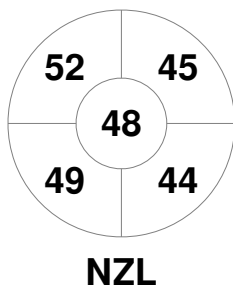

Fintro Hockey World League Semi-Final (Women)
21 Jun - 2 Jul 2017
Brussels (BEL)

Match Statistics

Match #	Date	Time	Pool / Class	Pitch
23	29 Jun 2017	13:15	QF	

New Zealand

Full Time	2 - 0
Third Period	2 - 0
Half-time	1 - 0
First Period	1 - 0

Italy

Penalty Corners

Circle Entries

Shots

Shots on Target

Possession %

Technical Delegate: PETITJEAN Sylvie (FRA)