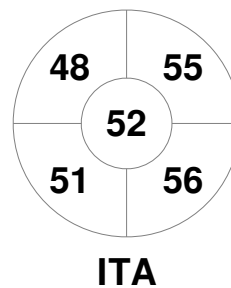

Fintro Hockey World League Semi-Final (Women)
21 Jun - 2 Jul 2017
Brussels (BEL)

Match Statistics

Match #	Date	Time	Pool / Class	Pitch
23	29 Jun 2017	13:15	QF	

New Zealand

Full Time	2 - 0
Third Period	2 - 0
Half-time	1 - 0
First Period	1 - 0

Italy

Penalty Corners

Circle Entries

Shots

Shots on Target

Possession %

Technical Delegate: PETITJEAN Sylvie (FRA)