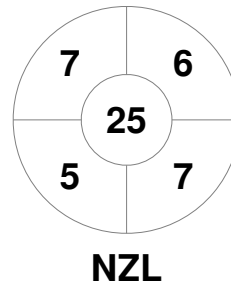

Circle Entries