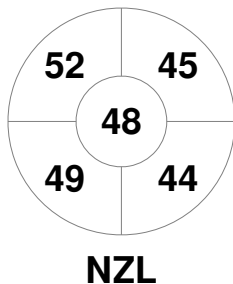

Fintro Hockey World League Semi-Final (Women)
21 Jun - 2 Jul 2017
Brussels (BEL)

Match Statistics

Match #	Date	Time	Pool / Class	Pitch
23	29 Jun 2017	13:15	QF	

New Zealand

Full Time	2 - 0
Third Period	2 - 0
Half-time	1 - 0
First Period	1 - 0

Italy

Penalty Corners

Circle Entries

Shots

Shots on Target

Possession %

Technical Delegate: PETITJEAN Sylvie (FRA)