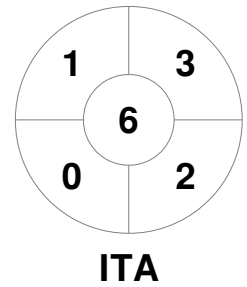

Circle Entries