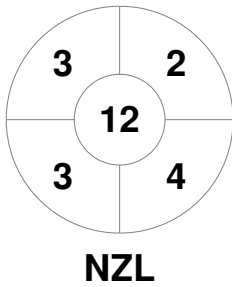

Fintro Hockey World League Semi-Final (Women)
21 Jun - 2 Jul 2017
Brussels (BEL)

Match Statistics

Match #	Date	Time	Pool / Class	Pitch
23	29 Jun 2017	13:15	QF	

New Zealand

Full Time	2 - 0
Third Period	2 - 0
Half-time	1 - 0
First Period	1 - 0

Italy

Penalty Corners

Circle Entries

Shots

Shots on Target

Possession %

Technical Delegate: PETITJEAN Sylvie (FRA)