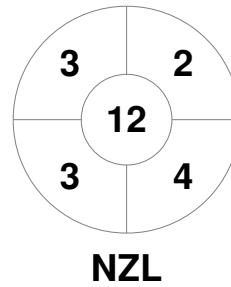

Fintro Hockey World League Semi-Final (Women)
21 Jun - 2 Jul 2017
Brussels (BEL)

Match Statistics

Match #	Date	Time	Pool / Class	Pitch
23	29 Jun 2017	13:15	QF	

New Zealand

Full Time	2 - 0
Third Period	2 - 0
Half-time	1 - 0
First Period	1 - 0

Italy

Penalty Corners

Circle Entries

Shots

Shots on Target

Possession %

Technical Delegate: PETITJEAN Sylvie (FRA)