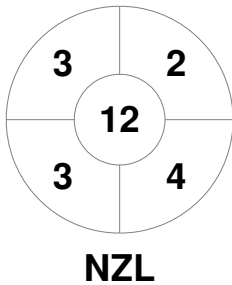

Fintro Hockey World League Semi-Final (Women)
21 Jun - 2 Jul 2017
Brussels (BEL)

Match Statistics

Match #	Date	Time	Pool / Class	Pitch
23	29 Jun 2017	13:15	QF	

New Zealand

Full Time	2 - 0
Third Period	2 - 0
Half-time	1 - 0
First Period	1 - 0

Italy

Penalty Corners

Circle Entries

Shots

Shots on Target

Possession %

Technical Delegate: PETITJEAN Sylvie (FRA)