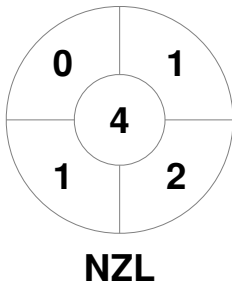

Penalty Corners