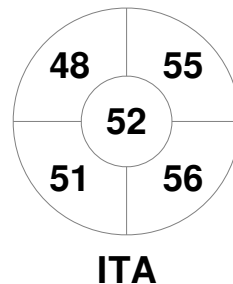

Fintro Hockey World League Semi-Final (Women)
21 Jun - 2 Jul 2017
Brussels (BEL)

Match Statistics

Match #	Date	Time	Pool / Class	Pitch
23	29 Jun 2017	13:15	QF	

New Zealand

Full Time	2 - 0
Third Period	2 - 0
Half-time	1 - 0
First Period	1 - 0

Italy

Penalty Corners

Circle Entries

Shots

Shots on Target

Possession %

Technical Delegate: PETITJEAN Sylvie (FRA)