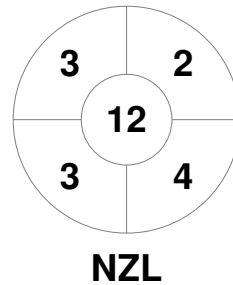

Fintro Hockey World League Semi-Final (Women)
21 Jun - 2 Jul 2017
Brussels (BEL)

Match Statistics

Match #	Date	Time	Pool / Class	Pitch
23	29 Jun 2017	13:15	QF	

New Zealand

Full Time	2 - 0
Third Period	2 - 0
Half-time	1 - 0
First Period	1 - 0

Italy

Penalty Corners

Circle Entries

Shots

Shots on Target

Possession %

Technical Delegate: PETITJEAN Sylvie (FRA)