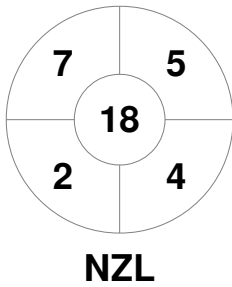

Fintro Hockey World League Semi-Final (Women)
21 Jun - 2 Jul 2017
Brussels (BEL)

Match Statistics

Match #	Date	Time	Pool / Class	Pitch
18	27 Jun 2017	16:00	Pool B	

New Zealand

Full Time	1 - 0
Third Period	1 - 0
Half-time	1 - 0
First Period	1 - 0

Malaysia

Penalty Corners

Circle Entries

Shots

Shots on Target

Possession %