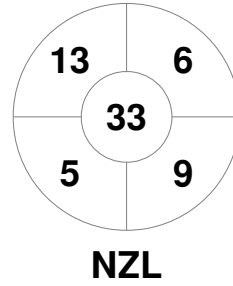

Fintro Hockey World League Semi-Final (Women)
21 Jun - 2 Jul 2017
Brussels (BEL)

Match Statistics

Match #	Date	Time	Pool / Class	Pitch
18	27 Jun 2017	16:00	Pool B	

New Zealand

Full Time	1 - 0
Third Period	1 - 0
Half-time	1 - 0
First Period	1 - 0

Malaysia

Penalty Corners

Circle Entries

Shots

Shots on Target

Possession %