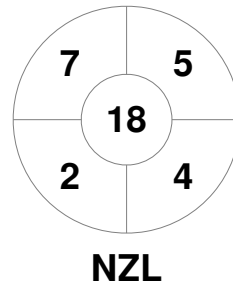

Fintro Hockey World League Semi-Final (Women)
21 Jun - 2 Jul 2017
Brussels (BEL)

Match Statistics

Match #	Date	Time	Pool / Class	Pitch
18	27 Jun 2017	16:00	Pool B	

New Zealand

Full Time	1 - 0
Third Period	1 - 0
Half-time	1 - 0
First Period	1 - 0

Malaysia

Penalty Corners

Circle Entries

Shots

Shots on Target

Possession %