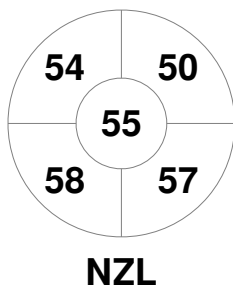

Fintro Hockey World League Semi-Final (Women)
21 Jun - 2 Jul 2017
Brussels (BEL)

Match Statistics

Match #	Date	Time	Pool / Class	Pitch
18	27 Jun 2017	16:00	Pool B	

New Zealand

Full Time	1 - 0
Third Period	1 - 0
Half-time	1 - 0
First Period	1 - 0

Malaysia

Penalty Corners

Circle Entries

Shots

Shots on Target

Possession %

Technical Delegate: PETITJEAN Sylvie (FRA)