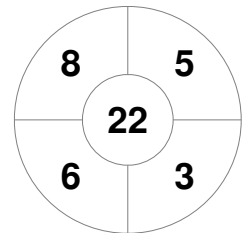

Match Statistics

Match #	Date	Time	Pool / Class	Pitch
15	25 Jun 2017	18:00	Pool A	

China

Full Time	0 - 1
Third Period	0 - 0
Half-time	0 - 0
First Period	0 - 0

Netherlands

Penalty Corners

CHN

NED

Circle Entries

CHN

NED

Shots

CHN

NED

Shots on Target

CHN