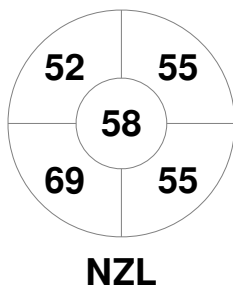

Fintro Hockey World League Semi-Final (Women)  
21 Jun - 2 Jul 2017  
Brussels (BEL)

Match Statistics

Match #	Date	Time	Pool / Class	Pitch
9	24 Jun 2017	14:00	Pool B	

New Zealand

Full Time	2 - 0
Third Period	1 - 0
Half-time	1 - 0
First Period	1 - 0

Australia

Penalty Corners

Circle Entries

Shots

Shots on Target

Possession %

Technical Delegate: PETITJEAN Sylvie (FRA)