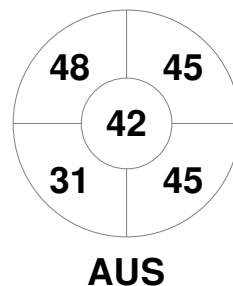

Fintro Hockey World League Semi-Final (Women)  
21 Jun - 2 Jul 2017  
Brussels (BEL)

Match Statistics

Match #	Date	Time	Pool / Class	Pitch
9	24 Jun 2017	14:00	Pool B	

New Zealand

Full Time	2 - 0
Third Period	1 - 0
Half-time	1 - 0
First Period	1 - 0

Australia

Penalty Corners

Circle Entries

Shots

Shots on Target

Possession %

Technical Delegate: PETITJEAN Sylvie (FRA)