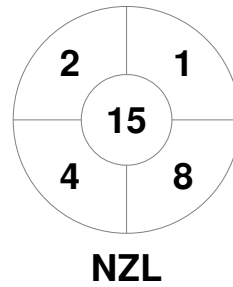

Circle Entries