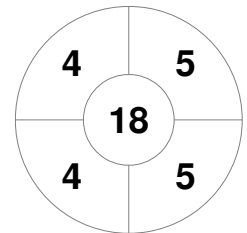

Fintro Hockey World League Semi-Final (Women)
21 Jun - 2 Jul 2017
Brussels (BEL)

Match Statistics

Match #	Date	Time	Pool / Class	Pitch
4	21 Jun 2017	20:00	Pool B	

New Zealand

Full Time	1 - 0
Third Period	1 - 0
Half-time	1 - 0
First Period	0 - 0

Spain

Penalty Corners

NZL

ESP

Circle Entries

NZL

ESP

Shots