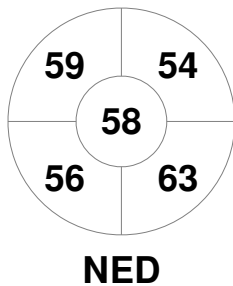

Fintro Hockey World League Semi-Final (Women)
21 Jun - 2 Jul 2017
Brussels (BEL)

Match Statistics

Match #	Date	Time	Pool / Class	Pitch
3	21 Jun 2017	18:00	Pool A	

Netherlands

Full Time	4 - 0
Third Period	3 - 0
Half-time	2 - 0
First Period	2 - 0

Scotland

Penalty Corners

Circle Entries

Shots

Shots on Target

Possession %

Technical Delegate: PETITJEAN Sylvie (FRA)