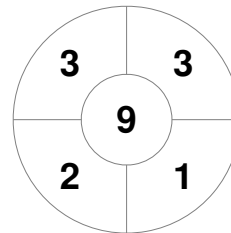

Shots on Target

CHN