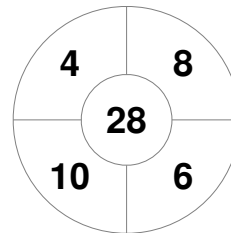

Fintro Hockey World League Semi-Final (Women)
21 Jun - 2 Jul 2017
Brussels (BEL)

Match Statistics

Match #	Date	Time	Pool / Class	Pitch
1	21 Jun 2017	14:00	Pool A	

China

Full Time	2 - 2
Third Period	1 - 1
Half-time	1 - 1
First Period	1 - 0

Italy

Penalty Corners

CHN

ITA

Circle Entries

CHN

ITA

Shots