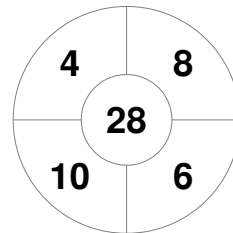

Fintro Hockey World League Semi-Final (Women)  
21 Jun - 2 Jul 2017  
Brussels (BEL)

Match Statistics

Match #	Date	Time	Pool / Class	Pitch
1	21 Jun 2017	14:00	Pool A	

China

Full Time	2 - 2
Third Period	1 - 1
Half-time	1 - 1
First Period	1 - 0

Italy

Penalty Corners

CHN

ITA

Circle Entries

CHN

ITA

Shots