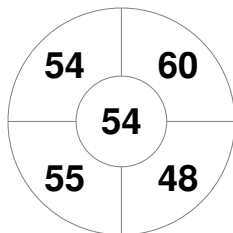

Hero Hockey World League Semi-Final (Men)
15 - 25 Jun 2017
London (ENG)

Match Statistics

Match #	Date	Time	Pool / Class	Pitch
32	25 Jun 2017	14:00	3rd/4th Place	

Malaysia

Full Time	1 - 4
Third Period	0 - 3
Half-time	0 - 3
First Period	0 - 2

England

Penalty Corners

MAS

ENG

MAS

ENG

Circle Entries

Shots

MAS

ENG

MAS

Shots on Target

ENG

Possession %

MAS

ENG