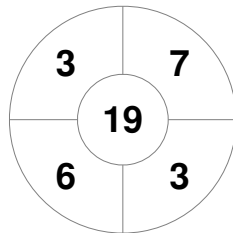

Hero Hockey World League Semi-Final (Men)
15 - 25 Jun 2017
London (ENG)

Match Statistics

Match #	Date	Time	Pool / Class	Pitch
32	25 Jun 2017	14:00	3rd/4th Place	

Malaysia

Full Time	1 - 4
Third Period	0 - 3
Half-time	0 - 3
First Period	0 - 2

England

Penalty Corners

MAS

ENG

MAS

ENG

Circle Entries

Shots

MAS

ENG

MAS

Shots on Target

ENG

Possession %

MAS

ENG