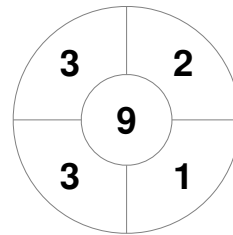

Hero Hockey World League Semi-Final (Men)
15 - 25 Jun 2017
London (ENG)

Match Statistics

Match #	Date	Time	Pool / Class	Pitch
32	25 Jun 2017	14:00	3rd/4th Place	

Malaysia

Full Time	1 - 4
Third Period	0 - 3
Half-time	0 - 3
First Period	0 - 2

England

Penalty Corners

MAS

ENG

MAS

ENG

Circle Entries

Shots