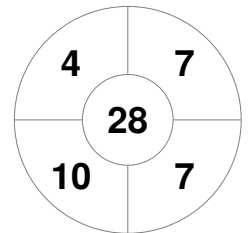

Hero Hockey World League Semi-Final (Men)  
15 - 25 Jun 2017  
London (ENG)

Match Statistics

Match #	Date	Time	Pool / Class	Pitch
32	25 Jun 2017	14:00	3rd/4th Place	

Malaysia

Full Time	1 - 4
Third Period	0 - 3
Half-time	0 - 3
First Period	0 - 2

England

Penalty Corners

MAS

ENG

Circle Entries

MAS

ENG

Shots