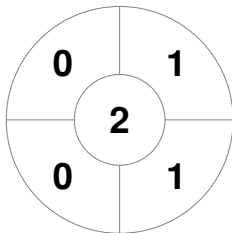

Hero Hockey World League Semi-Final (Men)
15 - 25 Jun 2017
London (ENG)

Match Statistics

Match #	Date	Time	Pool / Class	Pitch
32	25 Jun 2017	14:00	3rd/4th Place	

Malaysia

Full Time	1 - 4
Third Period	0 - 3
Half-time	0 - 3
First Period	0 - 2

England

Penalty Corners

MAS

ENG

Circle Entries

MAS

ENG

Shots