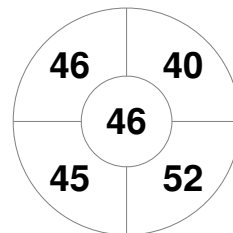

Hero Hockey World League Semi-Final (Men)
15 - 25 Jun 2017
London (ENG)

Match Statistics

Match #	Date	Time	Pool / Class	Pitch
32	25 Jun 2017	14:00	3rd/4th Place	

Malaysia

Full Time	1 - 4
Third Period	0 - 3
Half-time	0 - 3
First Period	0 - 2

England

Penalty Corners

MAS

ENG

MAS

ENG

Circle Entries

Shots

MAS

ENG

MAS

Shots on Target

ENG

Possession %

MAS

ENG