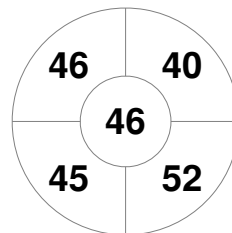

Hero Hockey World League Semi-Final (Men)  
15 - 25 Jun 2017  
London (ENG)

Match Statistics

Match #	Date	Time	Pool / Class	Pitch
32	25 Jun 2017	14:00	3rd/4th Place	

Malaysia

Full Time	1 - 4
Third Period	0 - 3
Half-time	0 - 3
First Period	0 - 2

England

Penalty Corners

MAS

ENG

Circle Entries

MAS

ENG

Shots

MAS

ENG

Shots on Target

MAS

ENG

Possession %

MAS

ENG