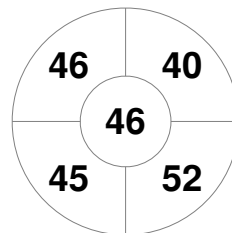

Hero Hockey World League Semi-Final (Men)
15 - 25 Jun 2017
London (ENG)

Match Statistics

Match #	Date	Time	Pool / Class	Pitch
32	25 Jun 2017	14:00	3rd/4th Place	

Malaysia

Full Time	1 - 4
Third Period	0 - 3
Half-time	0 - 3
First Period	0 - 2

England

Penalty Corners

MAS

ENG

Circle Entries

MAS

ENG

Shots

MAS

ENG

Shots on Target

MAS

ENG

Possession %

MAS

ENG