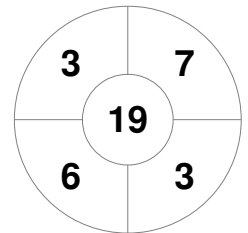

Hero Hockey World League Semi-Final (Men)  
15 - 25 Jun 2017  
London (ENG)

Match Statistics

Match #	Date	Time	Pool / Class	Pitch
32	25 Jun 2017	14:00	3rd/4th Place	

Malaysia

Full Time	1 - 4
Third Period	0 - 3
Half-time	0 - 3
First Period	0 - 2

England

Penalty Corners

MAS

ENG

Circle Entries

MAS

ENG

Shots

MAS

ENG

Shots on Target

MAS

ENG

Possession %

MAS

ENG