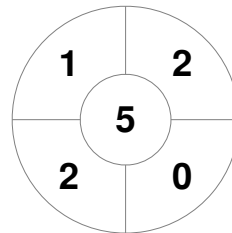

Hero Hockey World League Semi-Final (Men)
15 - 25 Jun 2017
London (ENG)

Match Statistics

Match #	Date	Time	Pool / Class	Pitch
32	25 Jun 2017	14:00	3rd/4th Place	

Malaysia

Full Time	1 - 4
Third Period	0 - 3
Half-time	0 - 3
First Period	0 - 2

England

Penalty Corners

MAS

ENG

Circle Entries

MAS

ENG

Shots

MAS

ENG

Shots on Target

MAS

ENG

Possession %

MAS

ENG