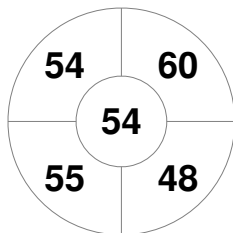

Hero Hockey World League Semi-Final (Men)
15 - 25 Jun 2017
London (ENG)

Match Statistics

Match #	Date	Time	Pool / Class	Pitch
32	25 Jun 2017	14:00	3rd/4th Place	

Malaysia

Full Time	1 - 4
Third Period	0 - 3
Half-time	0 - 3
First Period	0 - 2

England

Penalty Corners

MAS

ENG

Circle Entries

MAS

ENG

Shots

MAS

ENG

Shots on Target

MAS

ENG

Possession %

MAS

ENG