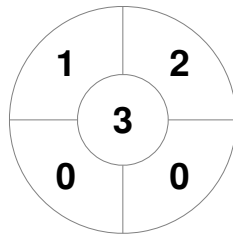

Hero Hockey World League Semi-Final (Men)
15 - 25 Jun 2017
London (ENG)

Match Statistics

Match #	Date	Time	Pool / Class	Pitch
32	25 Jun 2017	14:00	3rd/4th Place	

Malaysia

Full Time	1 - 4
Third Period	0 - 3
Half-time	0 - 3
First Period	0 - 2

England

Penalty Corners

MAS

ENG

MAS

ENG

Circle Entries

Shots