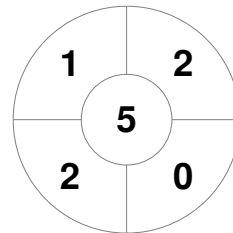

Hero Hockey World League Semi-Final (Men)
15 - 25 Jun 2017
London (ENG)

Match Statistics

Match #	Date	Time	Pool / Class	Pitch
32	25 Jun 2017	14:00	3rd/4th Place	

Malaysia

Full Time	1 - 4
Third Period	0 - 3
Half-time	0 - 3
First Period	0 - 2

England

Penalty Corners

MAS

ENG

MAS

ENG

Circle Entries

Shots

MAS

ENG

MAS

Shots on Target

ENG

Possession %

MAS

ENG