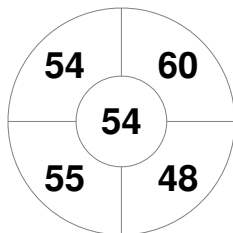

Hero Hockey World League Semi-Final (Men)  
15 - 25 Jun 2017  
London (ENG)

Match Statistics

Match #	Date	Time	Pool / Class	Pitch
32	25 Jun 2017	14:00	3rd/4th Place	

Malaysia

Full Time	1 - 4
Third Period	0 - 3
Half-time	0 - 3
First Period	0 - 2

England

Penalty Corners

MAS

ENG

Circle Entries

MAS

ENG

Shots

MAS

ENG

Shots on Target

MAS

ENG

Possession %

MAS

ENG