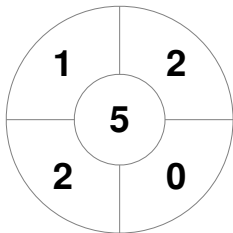

Hero Hockey World League Semi-Final (Men)
15 - 25 Jun 2017
London (ENG)

Match Statistics

Match #	Date	Time	Pool / Class	Pitch
32	25 Jun 2017	14:00	3rd/4th Place	

Malaysia

Full Time	1 - 4
Third Period	0 - 3
Half-time	0 - 3
First Period	0 - 2

England

Penalty Corners

MAS

ENG

MAS

ENG

Circle Entries

Shots