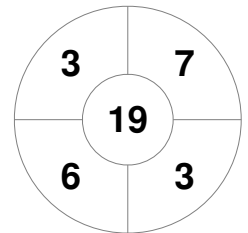

Hero Hockey World League Semi-Final (Men)
15 - 25 Jun 2017
London (ENG)

Match Statistics

Match #	Date	Time	Pool / Class	Pitch
32	25 Jun 2017	14:00	3rd/4th Place	

Malaysia

Full Time	1 - 4
Third Period	0 - 3
Half-time	0 - 3
First Period	0 - 2

England

Penalty Corners

MAS

ENG

Circle Entries

MAS

ENG

Shots

MAS

ENG

Shots on Target

MAS

ENG

Possession %

MAS

ENG