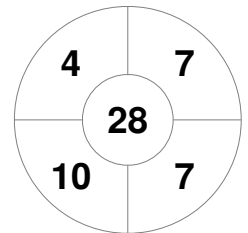

Hero Hockey World League Semi-Final (Men)
15 - 25 Jun 2017
London (ENG)

Match Statistics

Match #	Date	Time	Pool / Class	Pitch
32	25 Jun 2017	14:00	3rd/4th Place	

Malaysia

Full Time	1 - 4
Third Period	0 - 3
Half-time	0 - 3
First Period	0 - 2

England

Penalty Corners

MAS

ENG

Circle Entries

MAS

ENG

Shots