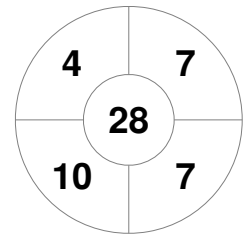

Hero Hockey World League Semi-Final (Men)
15 - 25 Jun 2017
London (ENG)

Match Statistics

Match #	Date	Time	Pool / Class	Pitch
32	25 Jun 2017	14:00	3rd/4th Place	

Malaysia

Full Time	1 - 4
Third Period	0 - 3
Half-time	0 - 3
First Period	0 - 2

England

Penalty Corners

MAS

ENG

MAS

ENG

Circle Entries

Shots