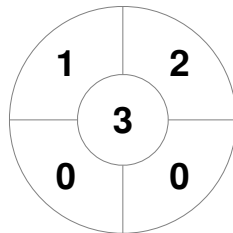

Hero Hockey World League Semi-Final (Men)
15 - 25 Jun 2017
London (ENG)

Match Statistics

Match #	Date	Time	Pool / Class	Pitch
32	25 Jun 2017	14:00	3rd/4th Place	

Malaysia

Full Time	1 - 4
Third Period	0 - 3
Half-time	0 - 3
First Period	0 - 2

England

Penalty Corners

MAS

ENG

Circle Entries

MAS

ENG

Shots