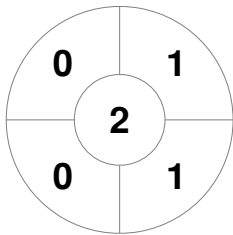

Hero Hockey World League Semi-Final (Men)
15 - 25 Jun 2017
London (ENG)

Match Statistics

Match #	Date	Time	Pool / Class	Pitch
32	25 Jun 2017	14:00	3rd/4th Place	

Malaysia

Full Time	1 - 4
Third Period	0 - 3
Half-time	0 - 3
First Period	0 - 2

England

Penalty Corners

MAS

ENG

MAS

ENG

Circle Entries

Shots