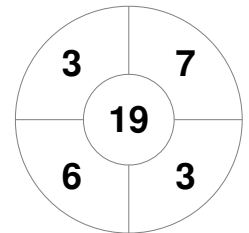

Hero Hockey World League Semi-Final (Men)
15 - 25 Jun 2017
London (ENG)

Match Statistics

Match #	Date	Time	Pool / Class	Pitch
32	25 Jun 2017	14:00	3rd/4th Place	

Malaysia

Full Time	1 - 4
Third Period	0 - 3
Half-time	0 - 3
First Period	0 - 2

England

Penalty Corners

MAS

ENG

MAS

ENG

Circle Entries

Shots

MAS

ENG

MAS

Shots on Target

ENG

Possession %

MAS

ENG