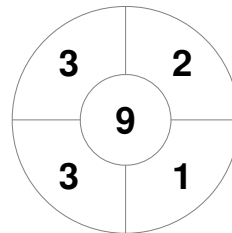

Hero Hockey World League Semi-Final (Men)
15 - 25 Jun 2017
London (ENG)

Match Statistics

Match #	Date	Time	Pool / Class	Pitch
32	25 Jun 2017	14:00	3rd/4th Place	

Malaysia

Full Time	1 - 4
Third Period	0 - 3
Half-time	0 - 3
First Period	0 - 2

England

Penalty Corners

MAS

ENG

Circle Entries

MAS

ENG

Shots