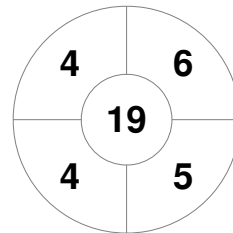

Shots on Target

ENG