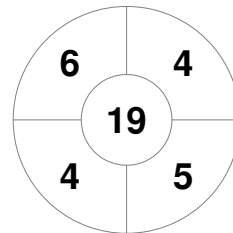

Hero Hockey World League Semi-Final (Men)  
15 - 25 Jun 2017  
London (ENG)

Match Statistics

Match #	Date	Time	Pool / Class	Pitch
24	22 Jun 2017	20:00	Qtr Final	

England

Full Time	4 - 2
Third Period	3 - 2
Half-time	2 - 2
First Period	1 - 2

Canada

Penalty Corners

ENG

CAN

Circle Entries

ENG

CAN

Shots