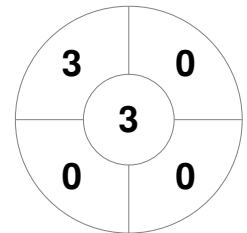

Hero Hockey World League Semi-Final (Men)  
15 - 25 Jun 2017  
London (ENG)

Match Statistics

Match #	Date	Time	Pool / Class	Pitch
24	22 Jun 2017	20:00	Qtr Final	

England

Full Time	4 - 2
Third Period	3 - 2
Half-time	2 - 2
First Period	1 - 2

Canada

Penalty Corners

ENG

CAN

Circle Entries

ENG

CAN

Shots

ENG

CAN

Shots on Target

ENG

CAN

Possession %

ENG

CAN