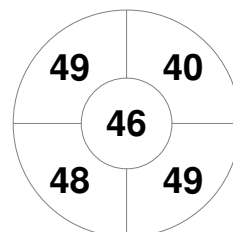

Hero Hockey World League Semi-Final (Men)  
15 - 25 Jun 2017  
London (ENG)

Match Statistics

Match #	Date	Time	Pool / Class	Pitch
24	22 Jun 2017	20:00	Qtr Final	

England

Full Time	4 - 2
Third Period	3 - 2
Half-time	2 - 2
First Period	1 - 2

Canada

Penalty Corners

ENG

CAN

Circle Entries

ENG

CAN

Shots

ENG

CAN

Shots on Target

ENG

CAN

Possession %

ENG

CAN