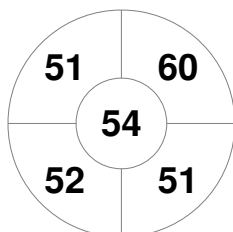

Hero Hockey World League Semi-Final (Men)  
15 - 25 Jun 2017  
London (ENG)

Match Statistics

Match #	Date	Time	Pool / Class	Pitch
24	22 Jun 2017	20:00	Qtr Final	

England

Full Time	4 - 2
Third Period	3 - 2
Half-time	2 - 2
First Period	1 - 2

Canada

Penalty Corners

ENG

CAN

Circle Entries

ENG

CAN

Shots

ENG

CAN

Shots on Target

ENG

CAN

Possession %

ENG

CAN