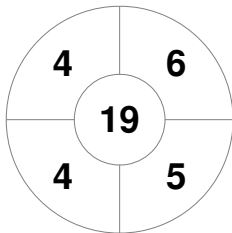

Hero Hockey World League Semi-Final (Men)  
15 - 25 Jun 2017  
London (ENG)

Match Statistics

Match #	Date	Time	Pool / Class	Pitch
24	22 Jun 2017	20:00	Qtr Final	

England

Full Time	4 - 2
Third Period	3 - 2
Half-time	2 - 2
First Period	1 - 2

Canada

Penalty Corners

ENG

CAN

Circle Entries

ENG

CAN

Shots