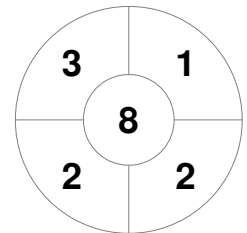

Hero Hockey World League Semi-Final (Men)  
15 - 25 Jun 2017  
London (ENG)

Match Statistics

Match #	Date	Time	Pool / Class	Pitch
24	22 Jun 2017	20:00	Qtr Final	

England

Full Time	4 - 2
Third Period	3 - 2
Half-time	2 - 2
First Period	1 - 2

Canada

Penalty Corners

ENG

CAN

Circle Entries

ENG

CAN

Shots